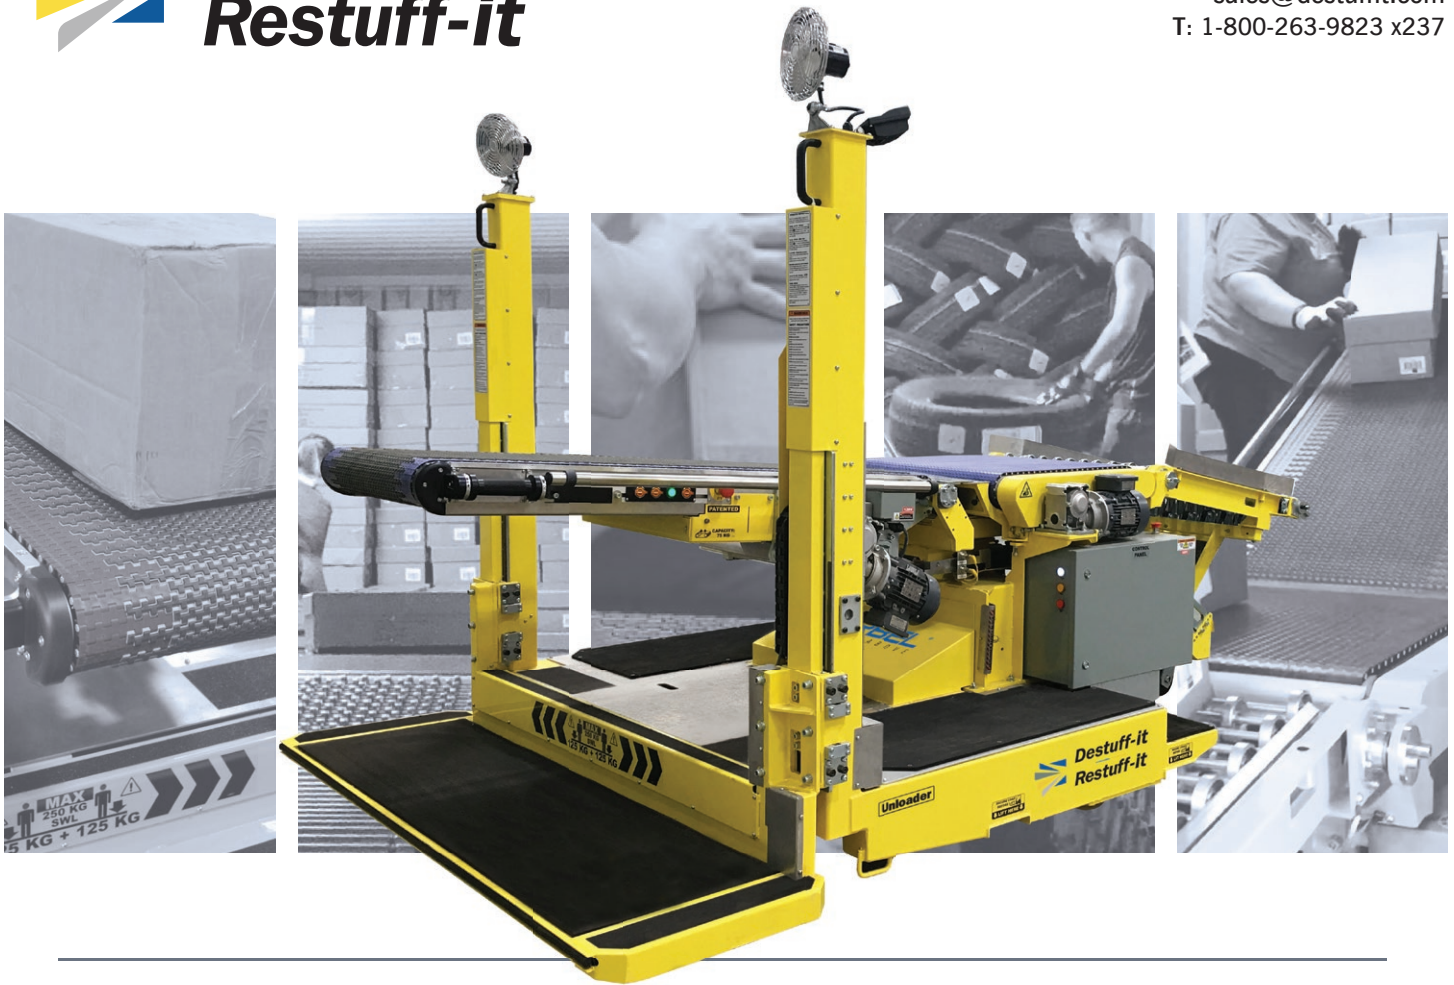

CONTACT INFORMATION
Contact Your Local Representative
sales@destuffit.com
T: 1-800-263-9823 x237

Experience immediate productivity gains by securing complete Destuff-it™ or Restuff-it™ Portable Ergonomic Conveyor Systems for as little as **\$3,500 per month***.